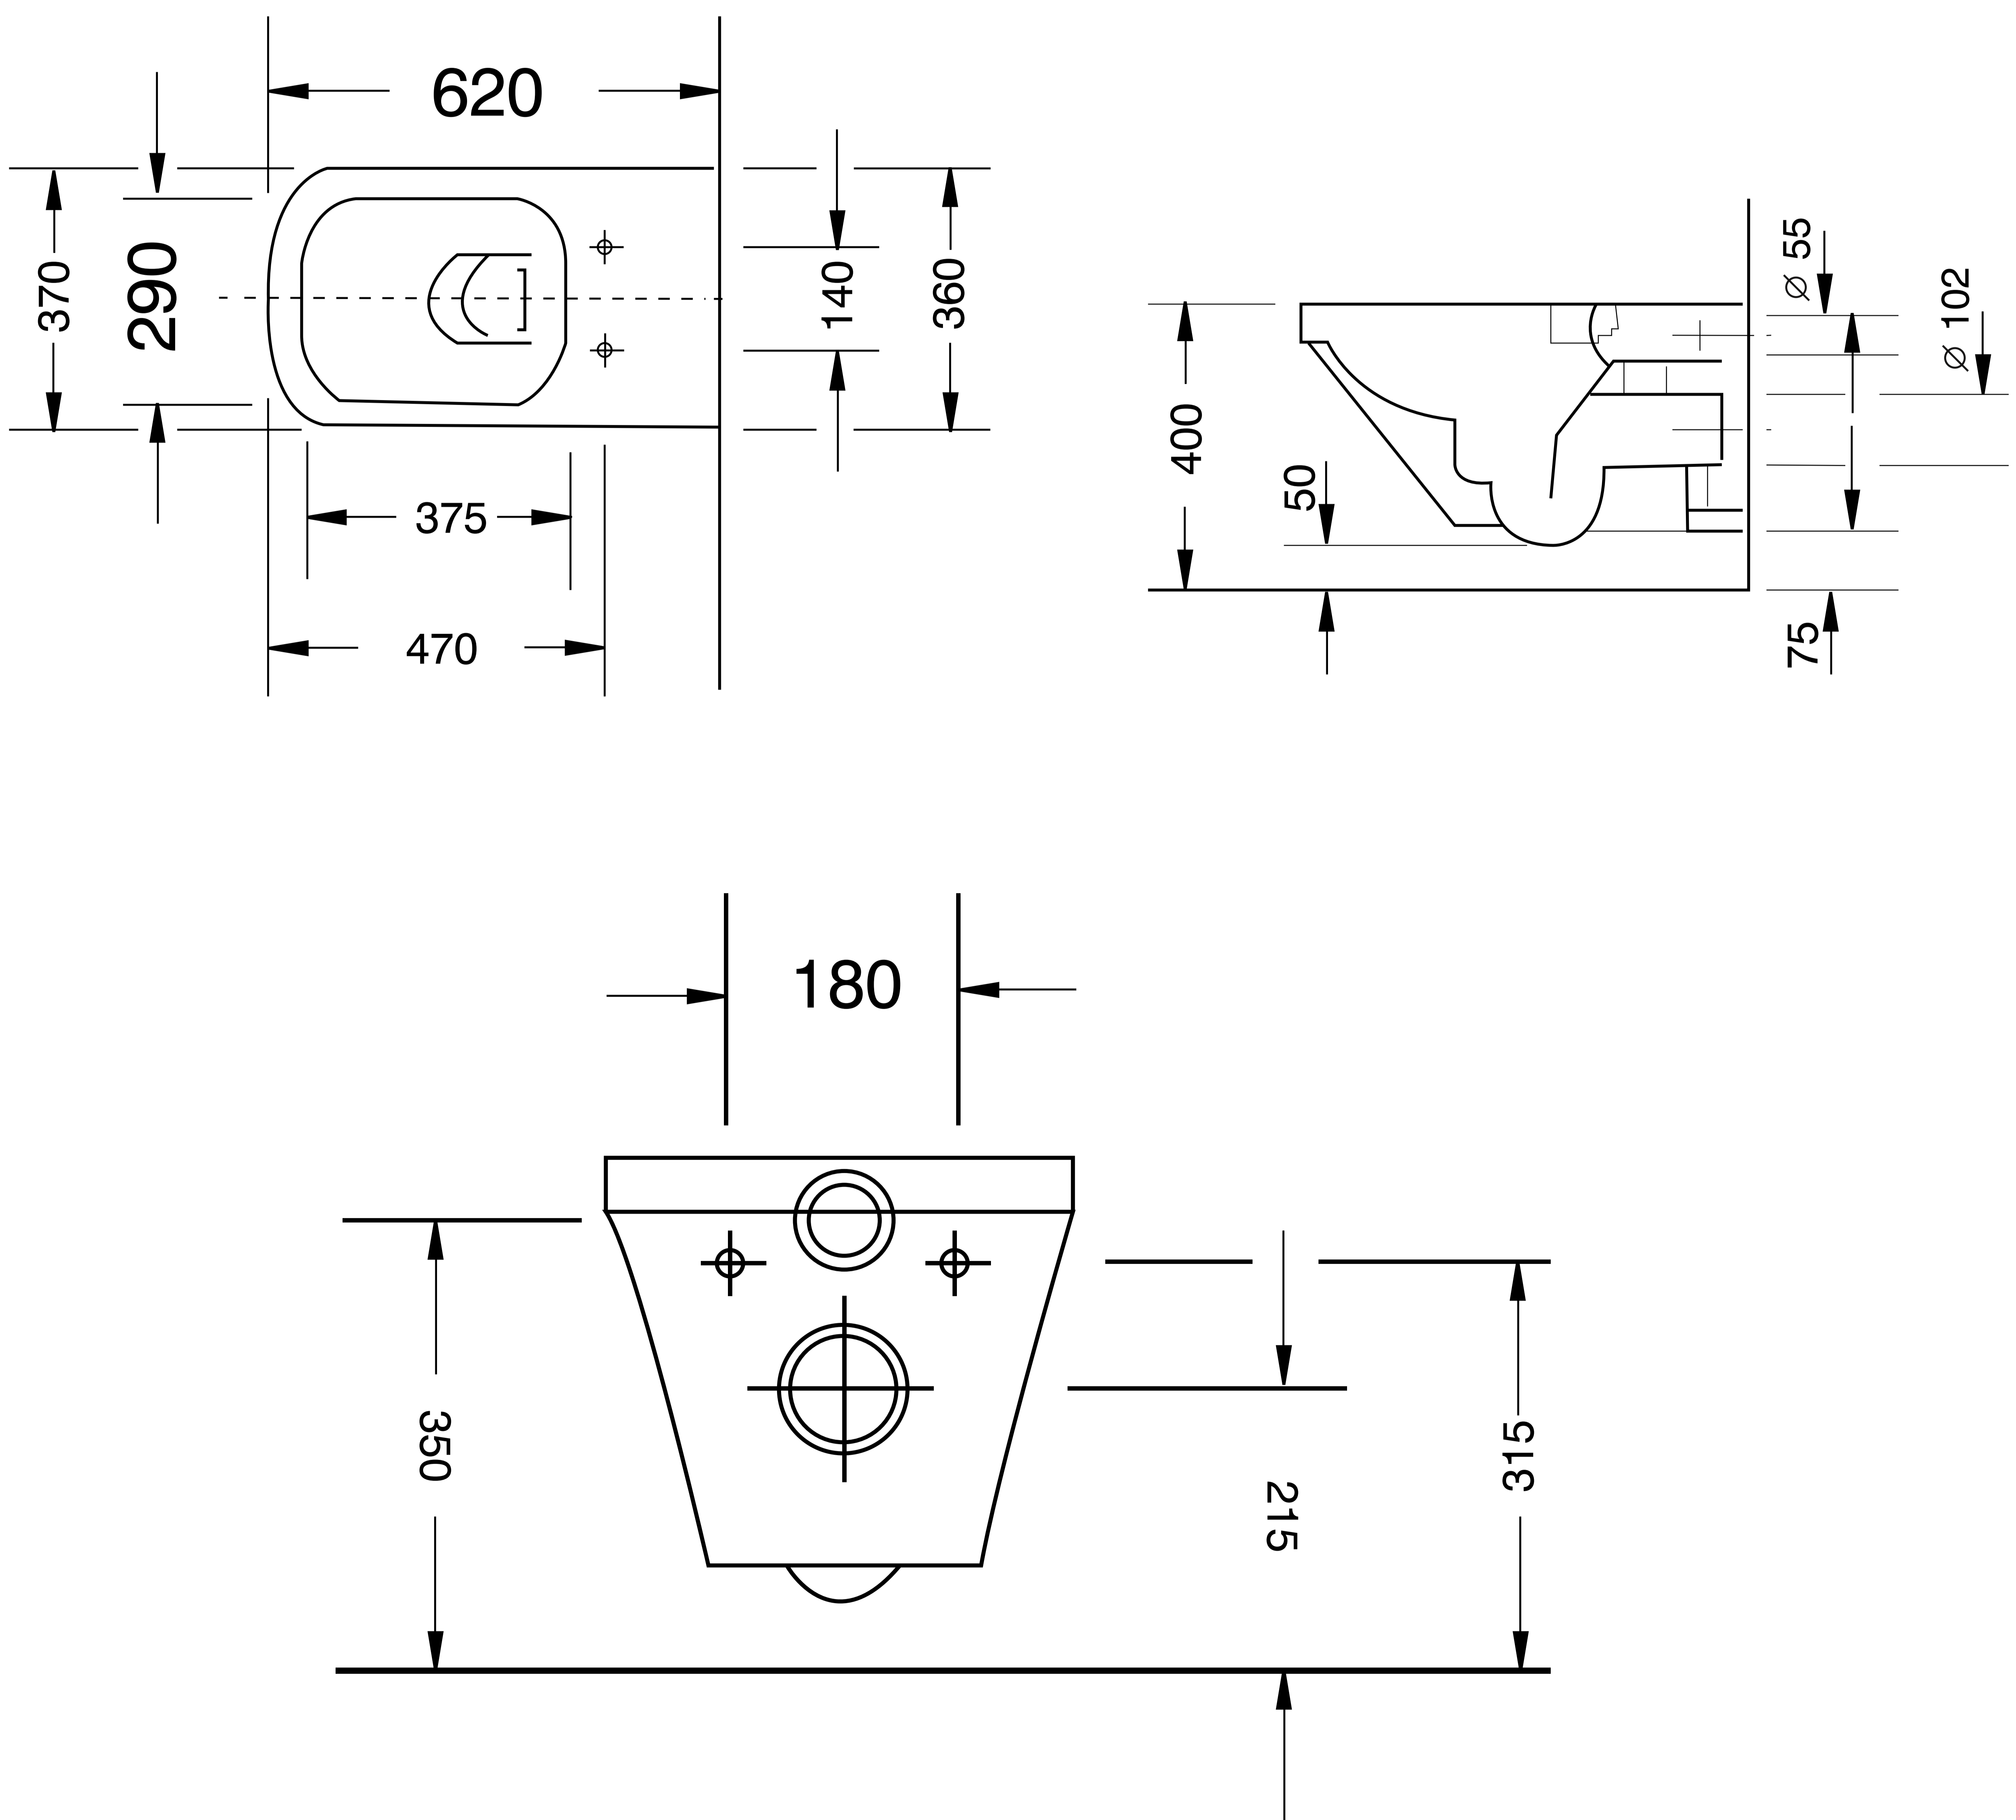

# Tornado-Swirl Flushing WC With Slim UF Seat Cover

Product Code : 1847

## Technical Drawing

All dimension are in **mm**